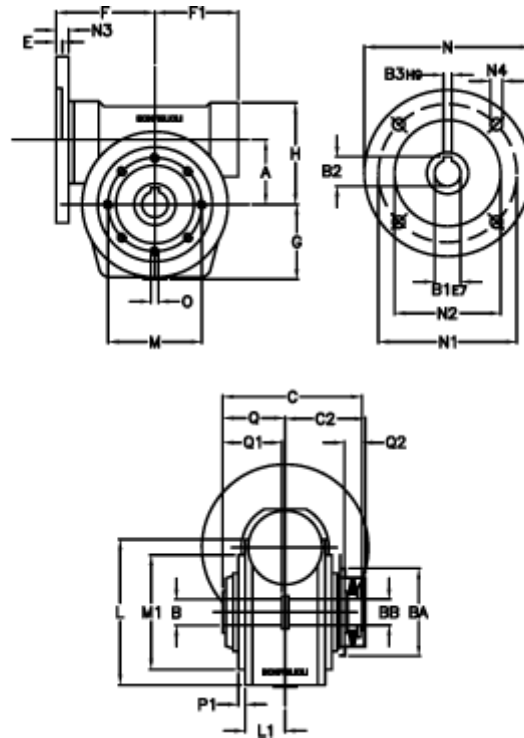

# Data Sheet

Article number: 390204900773216  
 Description: Worm Gear with Torque Limiter  
 VF 49-L1-P-7 P80B5

## Measures

|            |                               |           |          |
|------------|-------------------------------|-----------|----------|
| a = 49.50  | C2 = 63,5                     | L1 = 36.8 | O = M6x8 |
| B = 25     | Description = VF 49P-xx-80B14 | m = 94    | P1 = 2.5 |
| B1 E7 = 19 | E = 3.0                       | M1 = 68   | Q = 51.0 |
| B2 = 21.8  | F = 70                        | N = 120   | Q1 = 41  |
| B3 H9 = 6  | F1 = 63                       | N1 = 100  | Q2 = 15  |
| BA = 63    | g = 56                        | N2 = 80   |          |
| BB H7 = 14 | H = 80.0                      | N3 = 10.0 |          |
| C = 105    | L = 107.5                     | N4 = 7    |          |